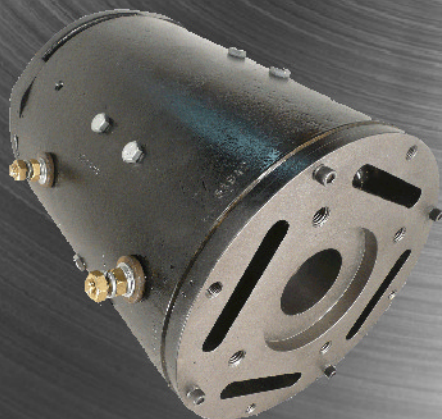

Reliable Solutions Today!

**Raymond Side Loader**

**All motors are in stock and ready for same day shipment.**

**Jeff Warfield Electric rewinds all Side Loader armatures in House**

**Jeff Warfield Electric is one of the nation's top suppliers of Raymond Side Loader remanufactured motors.**